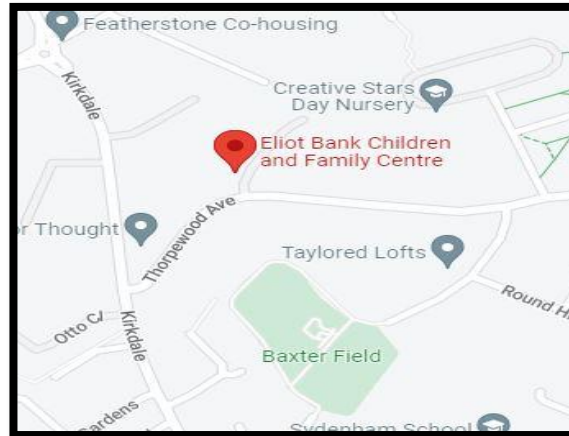

KELVIN GROVE

CHILDREN AND FAMILY CENTRE

KIRKDALE

SE26 6BB

ELIOT BANK

CHILDREN AND FAMILY CENTRE

THORPEWOOD AVENUE

SE26 4BU